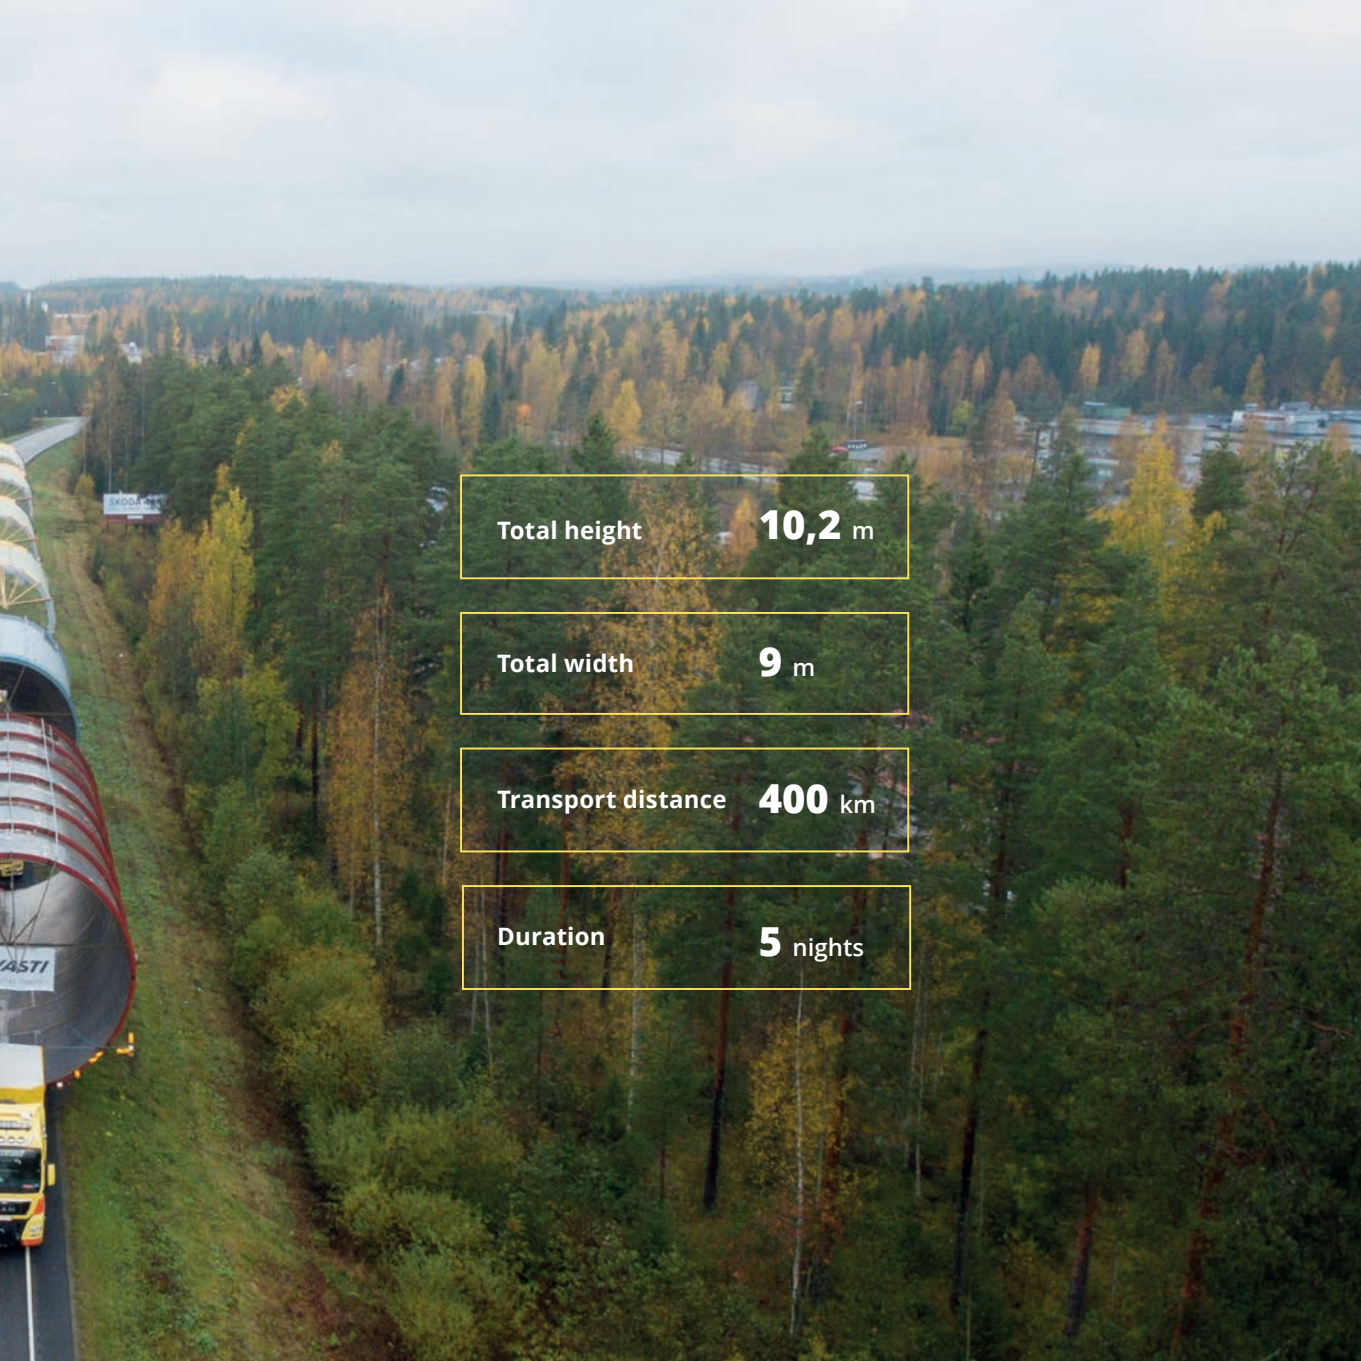

OUR AREAS OF EXCELLENCE

- Special transports
- Project logistics
- Wind power logistics
- Jacking and skidding
- Route and project planning

LARGEST SPECIAL TRANSPORT EVER IN FINLAND

Special transports from Pietarsaari to Äänekoski

SILV
SILV

Total height

10,2 m

Total width

9 m

Transport distance

400 km

Duration